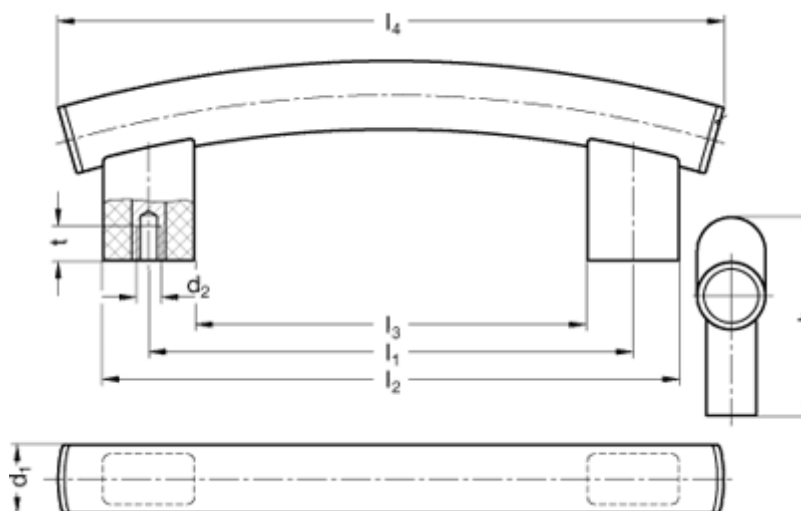

Article number: 20685600

Description: E+G Arch-shaped handle
GN 666.4-30-M8-600-NG

Measures

$b = 22$	$t = 15$
$d1 = 30$	
$d2 = M 8$	
$h = 98$	
$l1 = 600$	
$l2 = 640$	
$l3 = 560$	
$l4 = 680$	